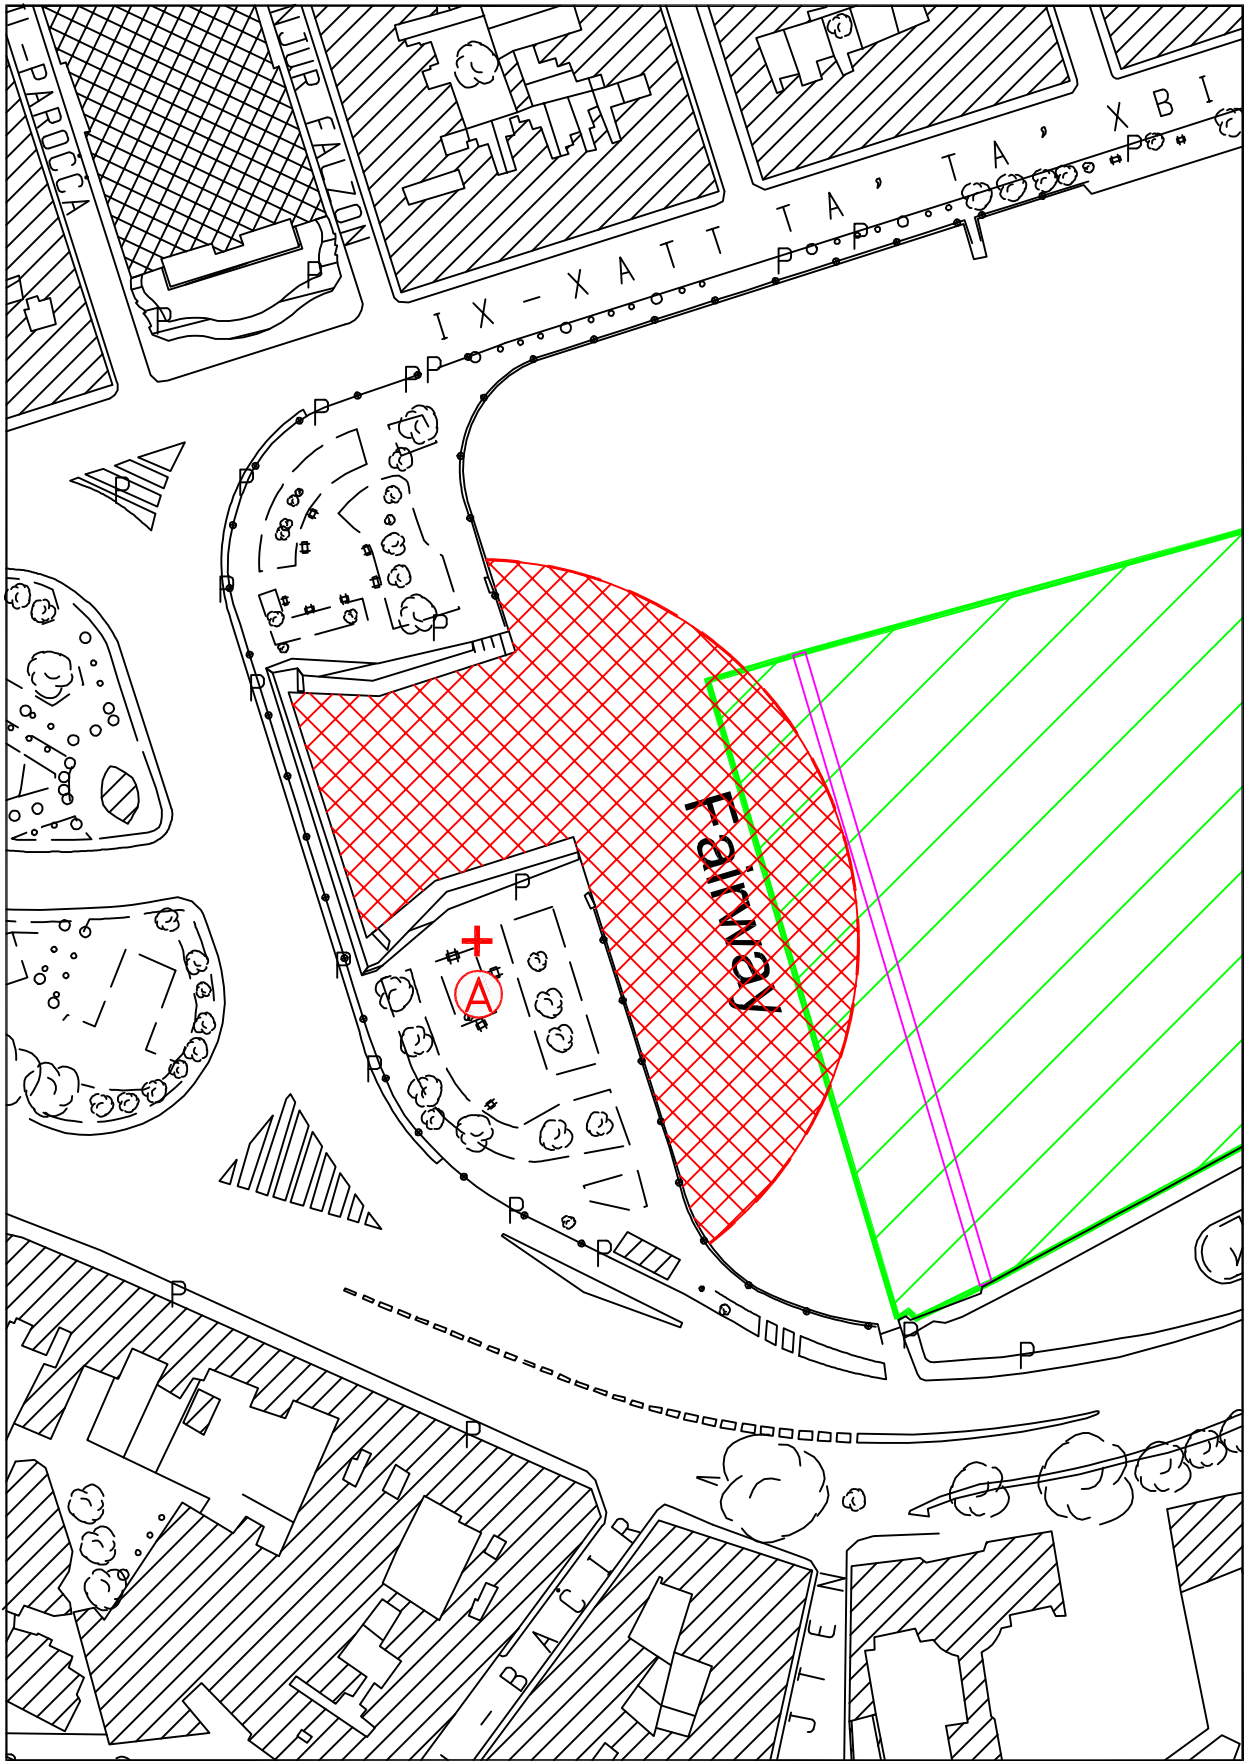

© Transport Malta all rights reserved

DISCLAIMER

Whilst the Ports and Yachting Directorate, Transport Malta has endeavoured to ensure that the material supplied is suitable for the purpose described, it accepts no liability (to the maximum extent permitted by law) for any damage or loss of any nature arising from its use.
The material supplied is used entirely at the Recipient's own risk.