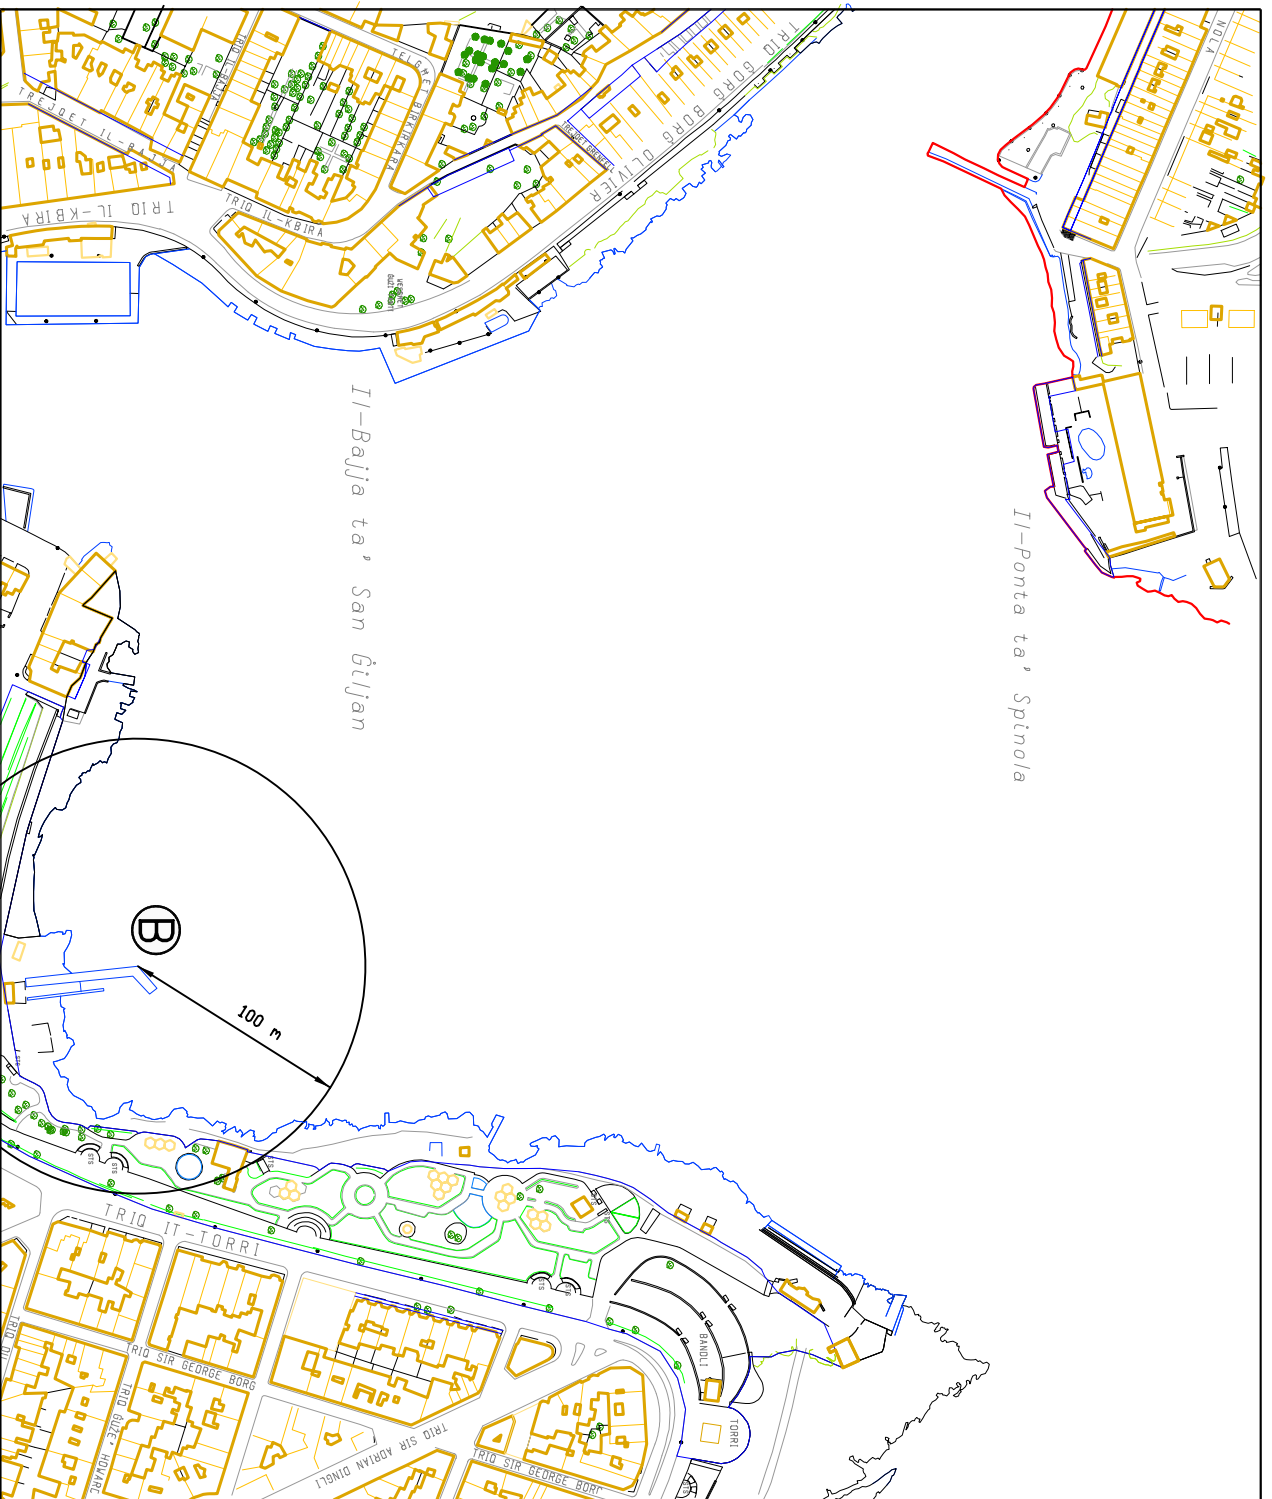

© British Crown Copyright 1970, 1983, 1986, 1988, 1999, 2000.
All rights reserved

DISCLAIMER

Whilst Transport Malta has endeavoured to ensure that the material supplied is suitable for the purpose described, it accepts no liability (to the maximum extent permitted by law) for any damage or loss of any nature arising from its use. The material supplied is used entirely at the Recipient's own risk.