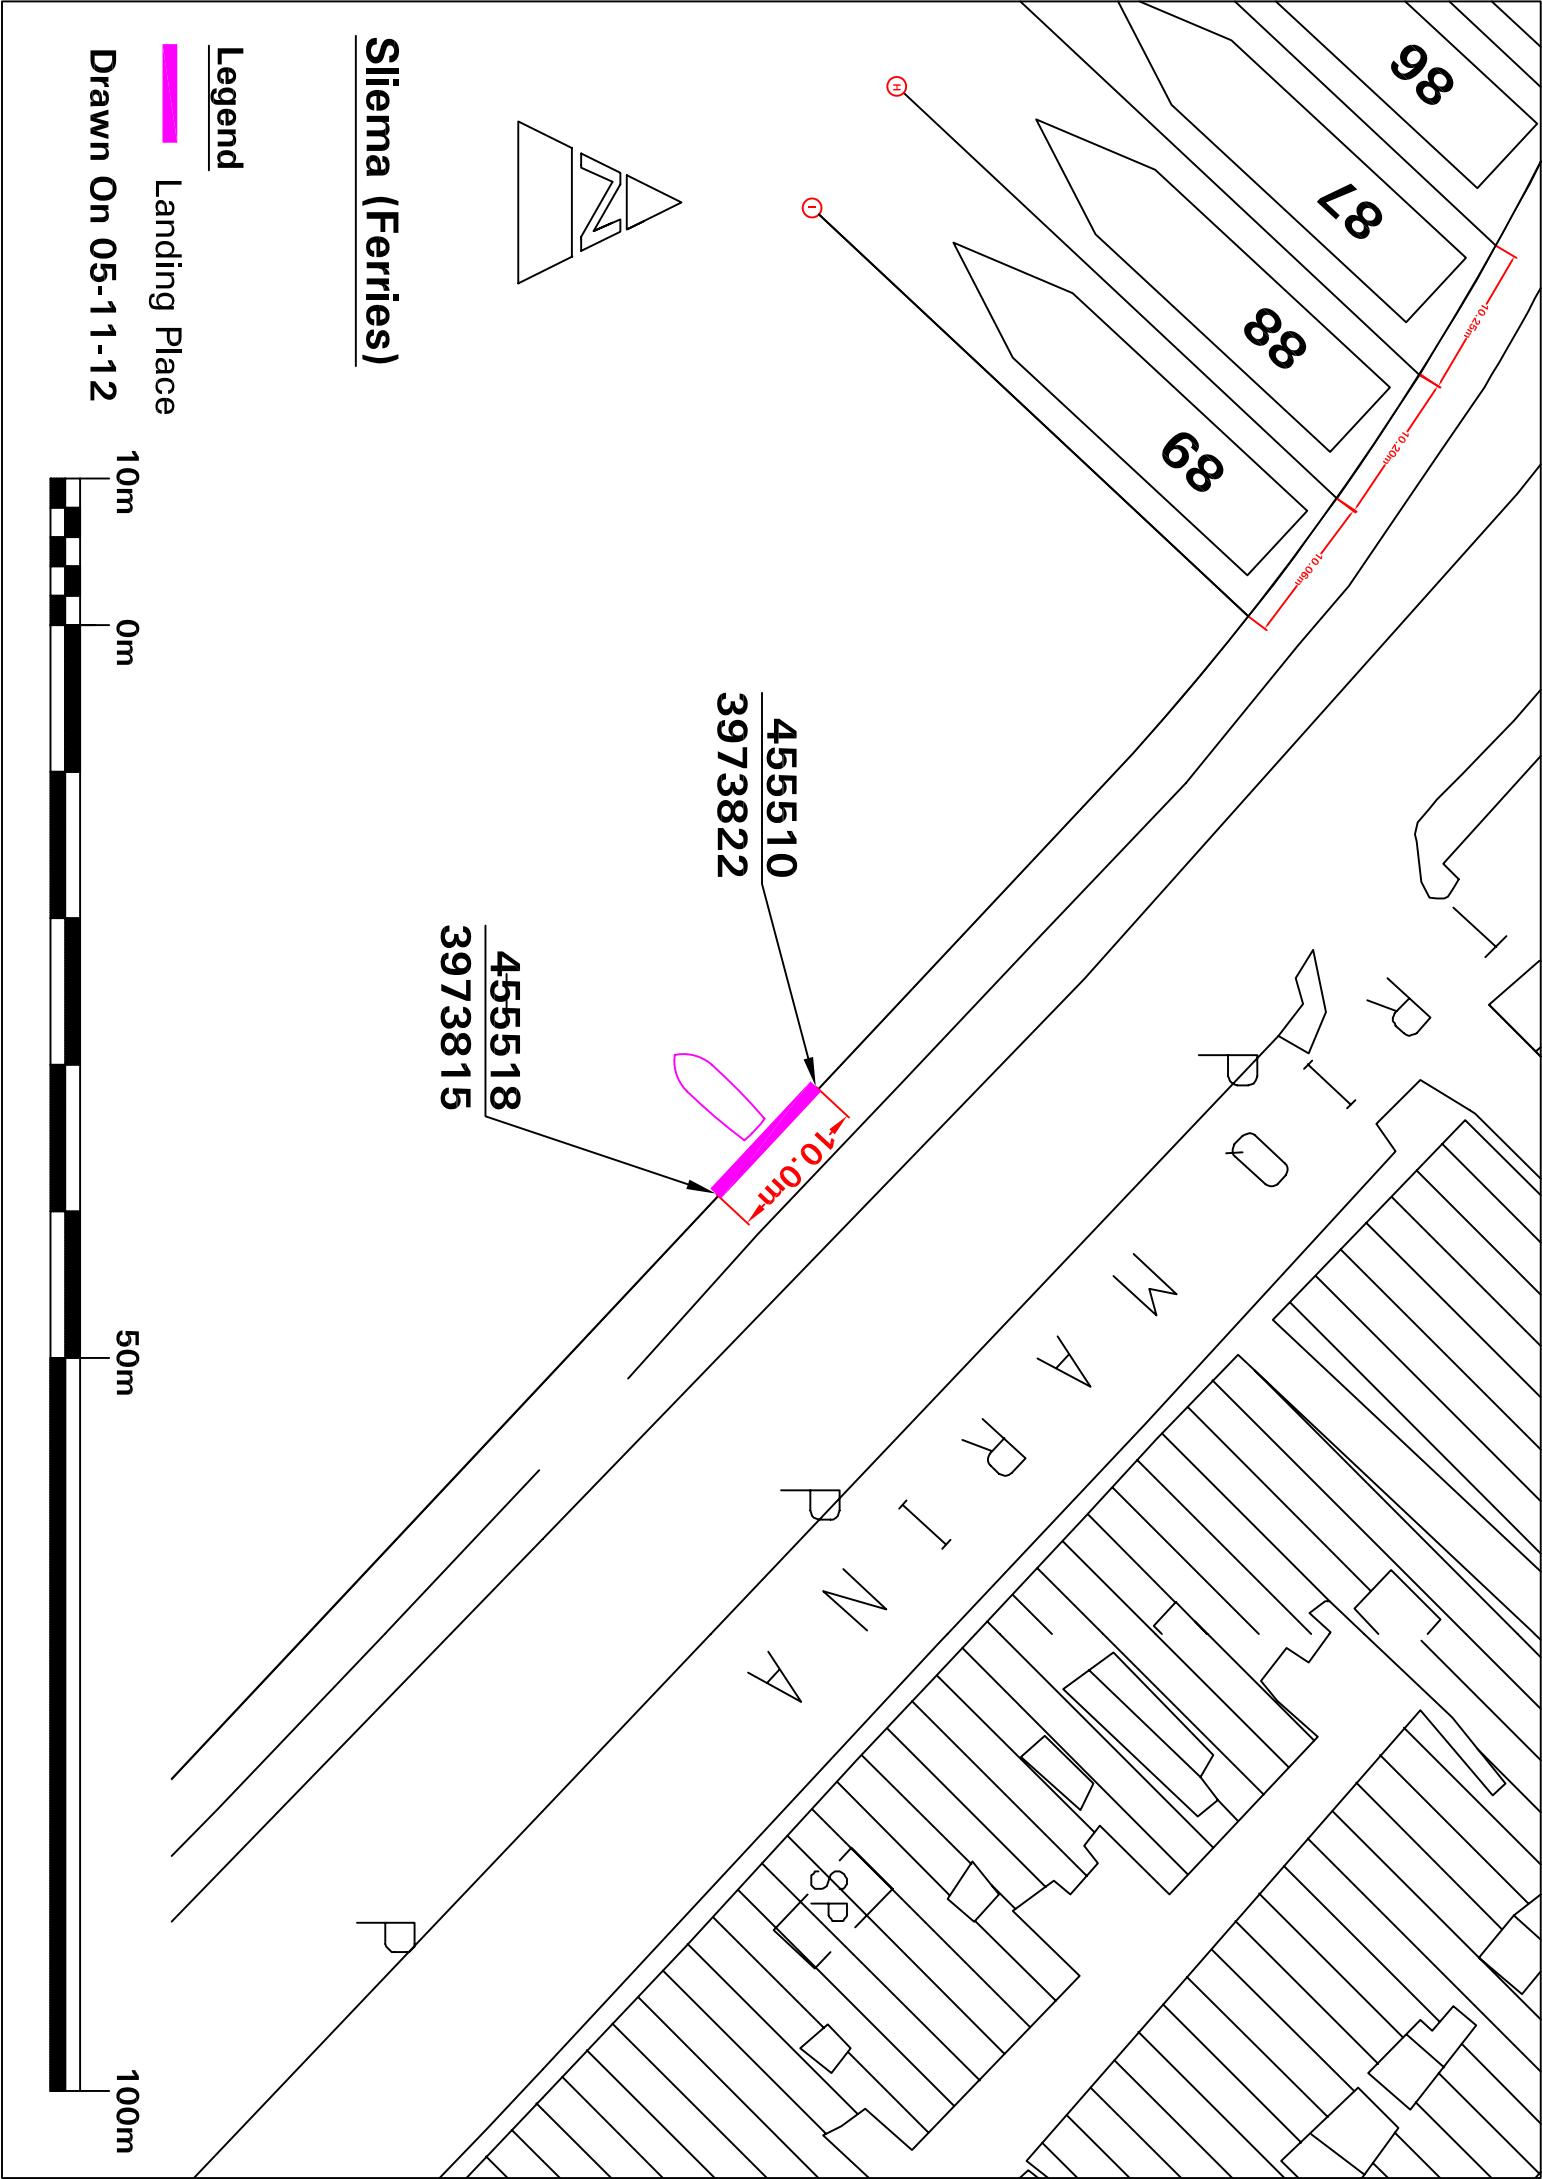

Chart affected: BA 177

**Sliema (Ferries)**

**Legend**

 Landing Place

Drawn On 05-11-12