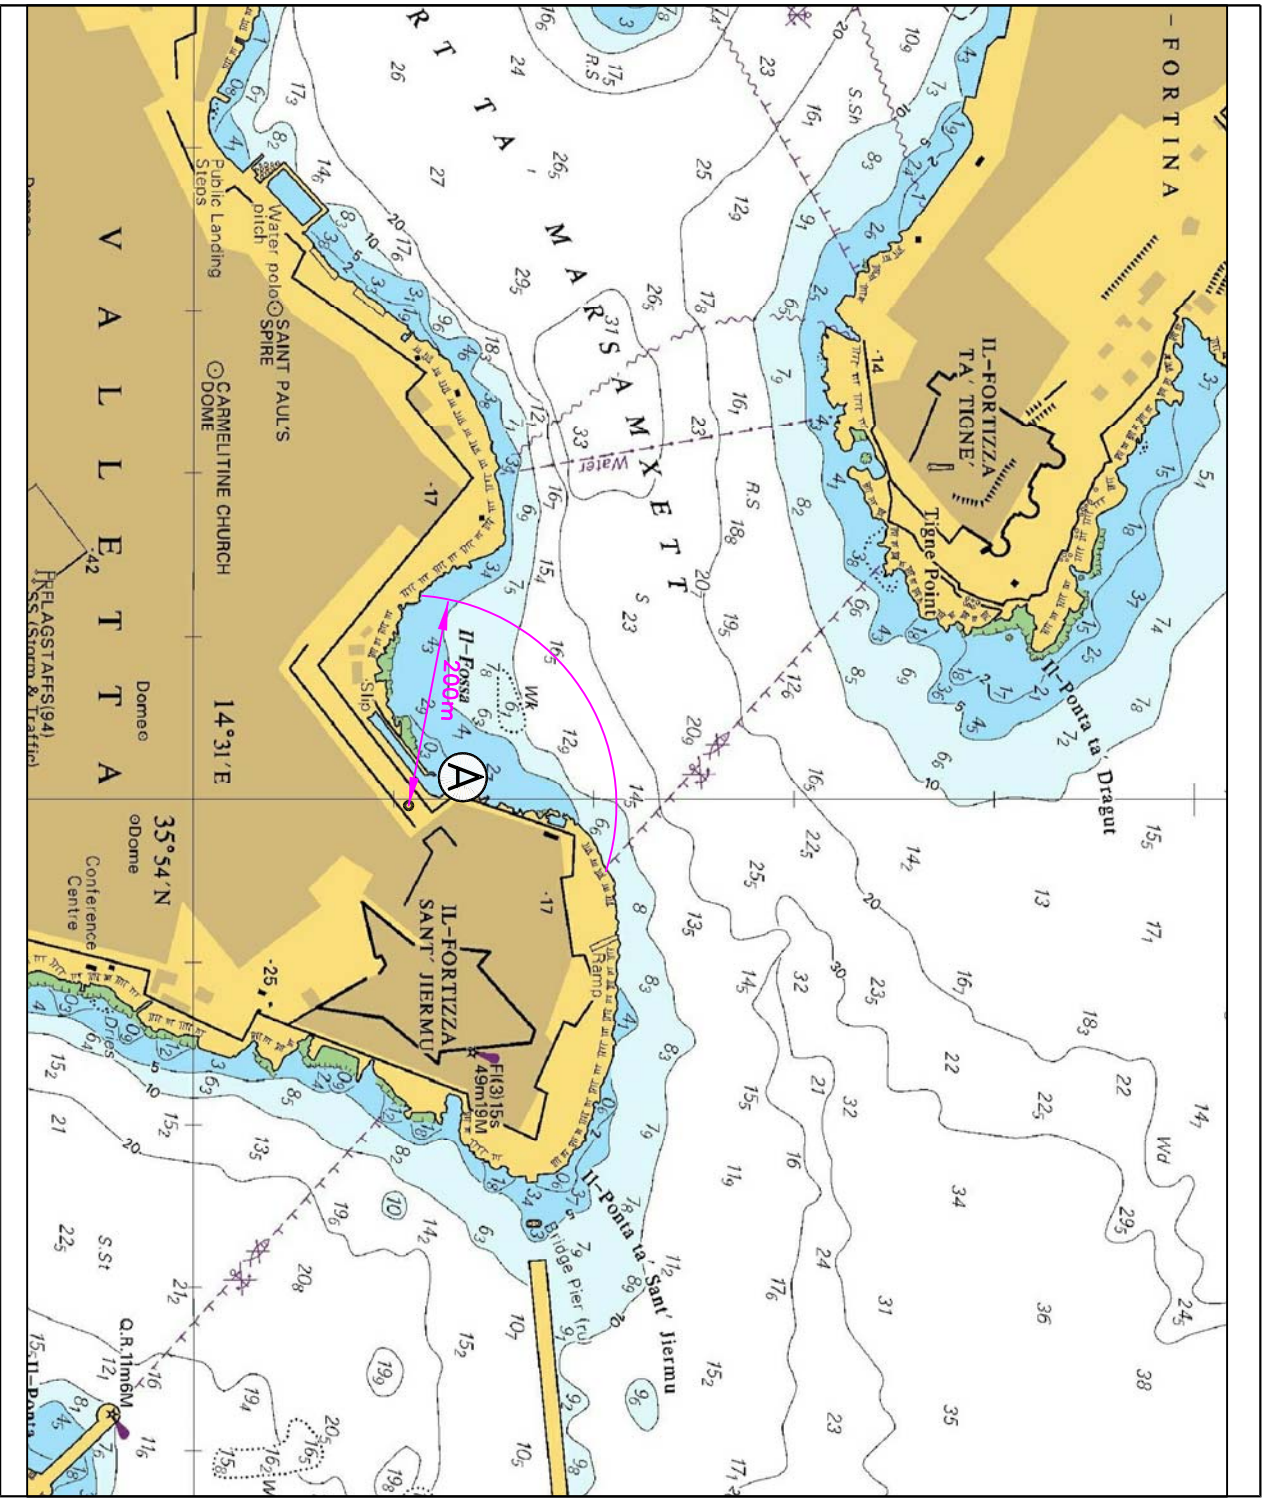

©British Crown Copyright 1970, 1983, 1986, 1988, 1999, 2000.
All rights reserved

The UK Hydrographic Office makes the accompanying data available to Transport Malta under the terms and conditions of agreement HD 1427/020930/01.

DISCLAIMER

Whilst the UK Hydrographic Office has endeavoured to ensure that the material supplied is suitable for the purpose described, it accepts no liability (to the maximum extent permitted by law) for any damage or loss of any nature arising from its use. The material supplied is used entirely at the Recipient's own risk.