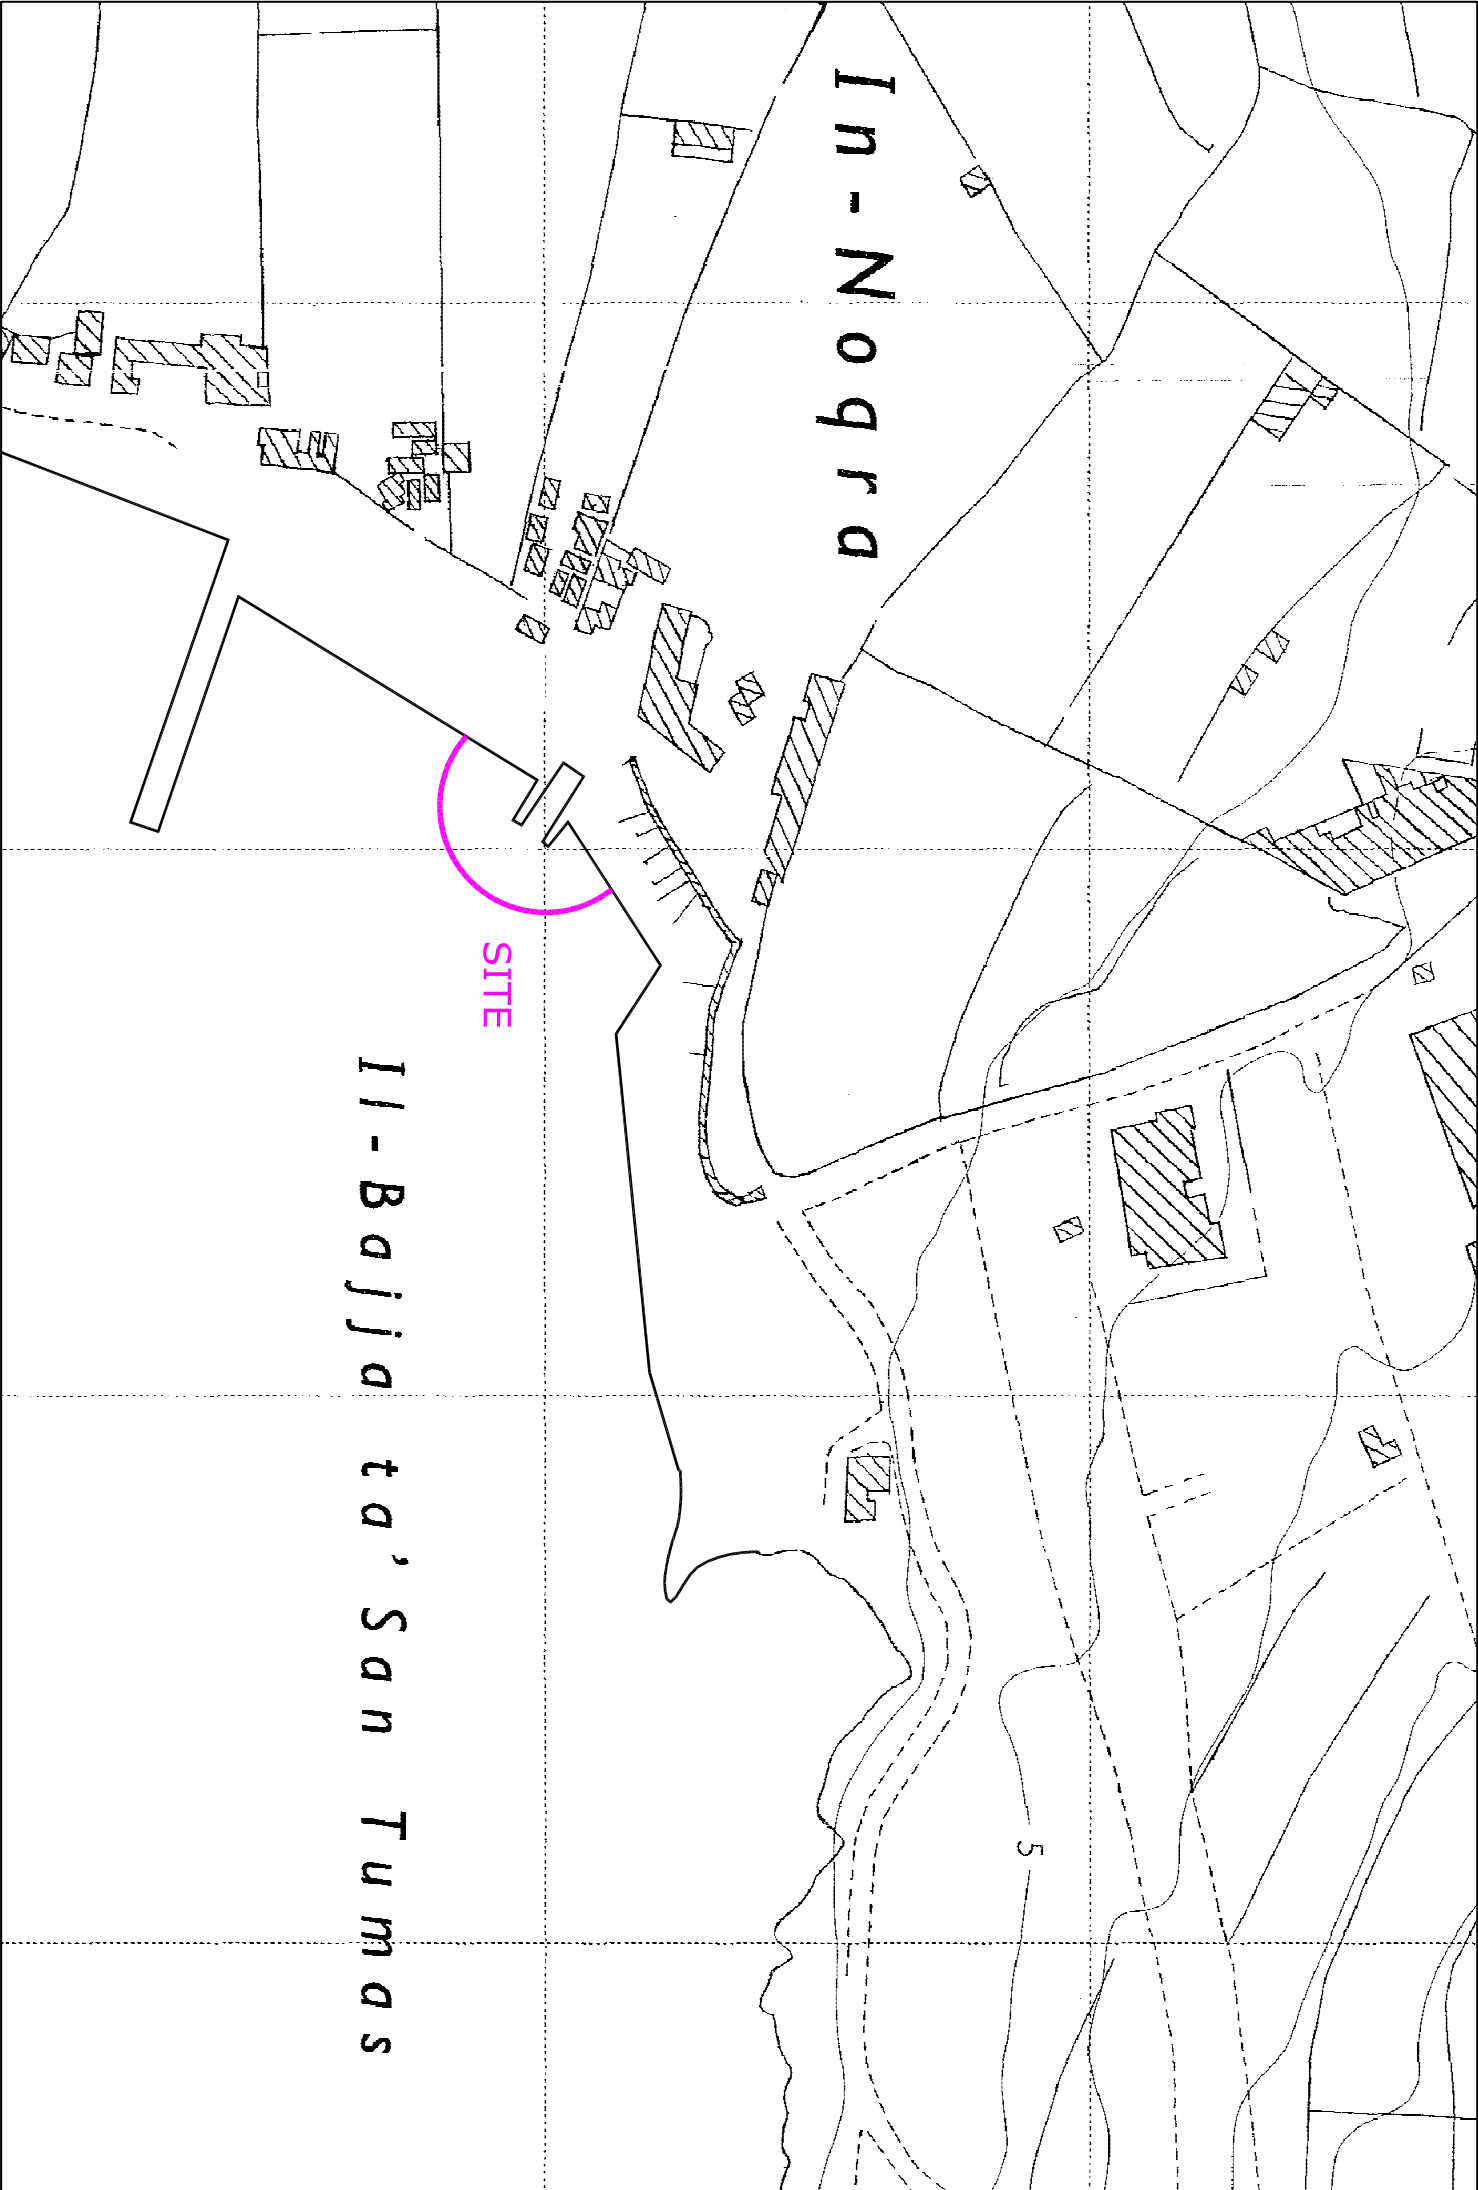

LATITUDE (N)	LONGITUDE (E)
35° 51.274'	14° 33.841'

Mariners and boat owners are informed of this hazard to navigation and that the use of the slipway is to be avoided.

Chart affected: BA 2538

In-Notra

SITE