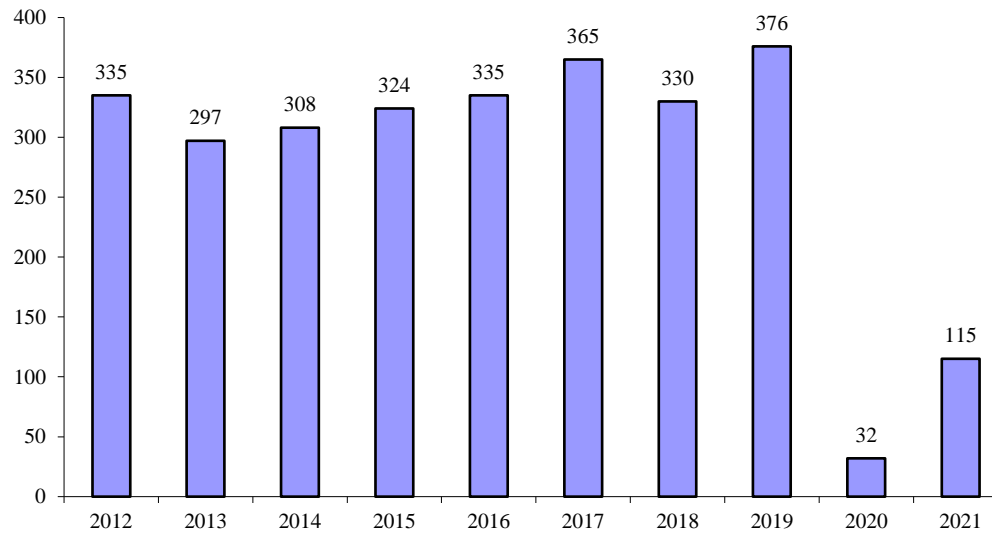

Cruise Passengers in Malta (2012-2021)

Cruise Liners in Malta (2012-2021)

Cruise Passenger Nationalities from January to December 2021

- Italy
- Spain
- Portugal
- Germany
- U.K.
- Belgium
- France
- Malta
- Others
- U.S.A.
- Switzerland