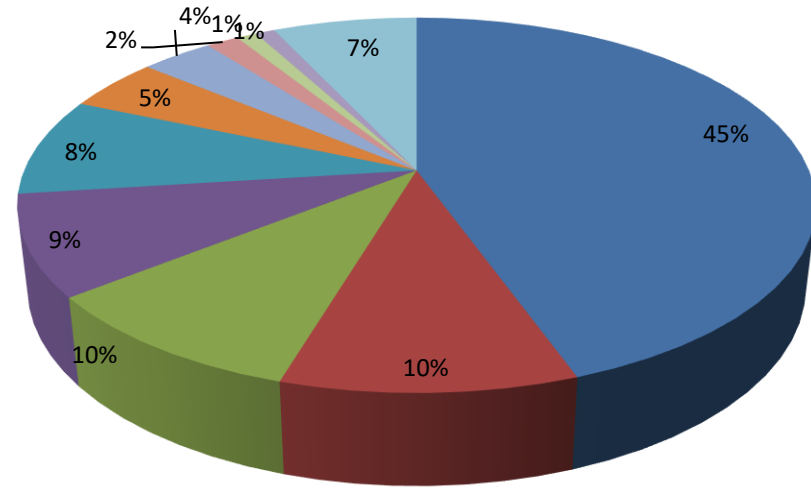

Cruise Passengers in Malta (2012-2021)

Cruise Liners in Malta (2012-2021)

Cruise Passenger Nationalities from January to December 2021

- Italy
- Spain
- Portugal
- Germany
- U.K.
- Belgium
- France
- Malta
- Others
- U.S.A.
- Switzerland