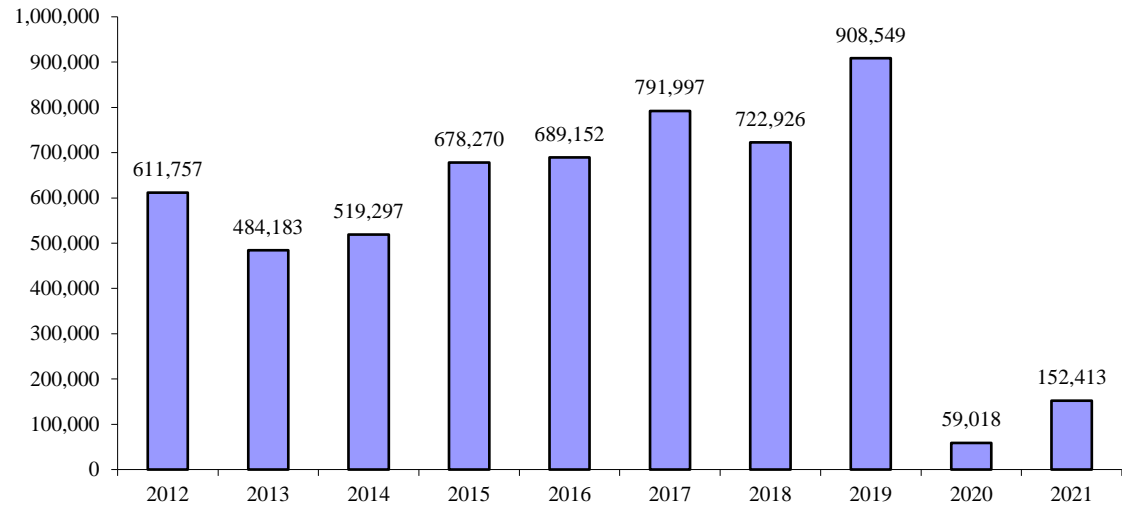

Cruise Passengers in Malta (2012-2021)

Cruise Liners in Malta (2012-2021)

Cruise Passenger Nationalities from January to December 2021

- Italy
- Spain
- Portugal
- Germany
- U.K.
- Belgium
- France
- Malta
- Others
- U.S.A.
- Switzerland